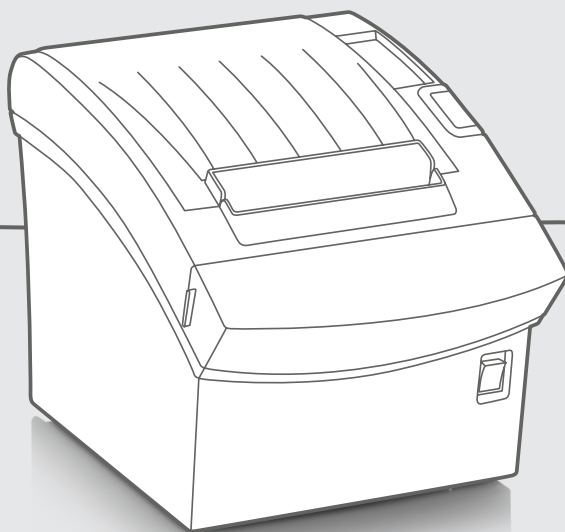

SRP-350V

3-inch Thermal POS Printer

Retail

Restaurants & Bars

Quick Service Restaurant

Coffee

Reliable Steady Seller

Powerful Printing Performance

- Fast printing speeds up to 300 mm/sec
- Paper saving mode, reducing the length of a receipt up to 25%
- Part of the world-class SRP-350 line
- Energy Star certified

180 dpi   203 dpi

User Convenience

- Supporting a Visibility Intelligence™ function for optimal print quality on Blue4est® paper
- Anti-jam guide
- 180 or 203 dpi options
- Optional B-melodist