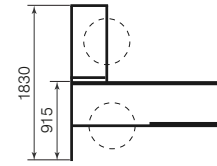

- Cost effective packing stations
- Two packaging roll dispensers
- Additional storage shelves

Available Sizes (mm)  
Lengths (D)

1830

Widths (W)

1220

915

Long Packing Workstation

Chipboard Tops

Order more and save money (Price for Each)

H x W x D (mm)	Code	Price for 1	Price for 2	Price for 3+
1830 x 915 x 1830	RRLPS/18/09/18/03	£366.32	£326.32	£286.32
1830 x 1220 x 1830	RRLPS/18/12/18/03	£406.54	£366.54	£326.54