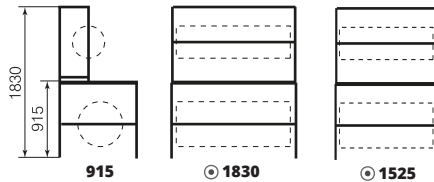

## Workstation Colour Options

For Blue Uprights with Orange Shelves add /BO to the end of your chosen price code.

For Blue Uprights with Grey Shelves add /BG to the end of your chosen price code.

Chipboard Top

### Available Sizes (mm) Depth (D) Widths (W)

From Prices based on order of 3 Items +

from  
**£298.68**

Wide Packing Station 1830 x 1830 x 915 & Detail of roll dispenser on upright

### Chipboard Tops

Order more and save money (Price for Each)

H x W x D (mm)	Code	Price for 1	Price for 2	Price for 3+
1830 x 1525 x 915	RRWPS/18/15/09/03	<b>£358.68</b>	<b>£328.68</b>	<b>£298.68</b>
1830 x 1830 x 915	RRWPS/18/18/09/03	<b>£413.10</b>	<b>£383.10</b>	<b>£353.10</b>