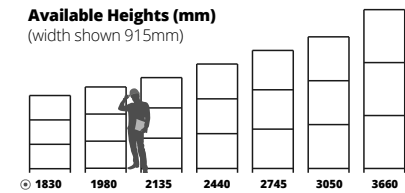

The shallow J beam profile provides increased storage capacity whilst maintaining excellent strength. To maximise flexibility, our J Rivet range is compatible with our incredible Heavy Rivet range.

The system is simple to erect yet has all the strength you are likely to need with a bay load of up to 2800kg. The bays simply tap together with a rubber mallet so you can organize your storage in a fraction of the time it can take with more traditional systems.

With the average time to assemble a bay being just 5 minutes, you will be amazed at how easy it is to create large installations.

Run of J Rivet bays connected with Tie Plates

J Rivet beam profile

Rubber Mallet	Tie Plate	Wall Bracket	Metal Feet	Floor Fixing
				
MALLET £5.00	RR8/SET4 Set of 4 £4.60	RR5/WBKT £1.30	RR5/SET4 Set of 4 £5.20	FFM8X50 M8x50 £1.45

J Rivet increases storage density with its 30mm slim beam profile.

Strong, sturdy and simple to build

Pricing based on **5 levels**

J Rivet Bays				+Add Extra Shelf		
H x W x D (mm)	Bay Code	Shelf Load (kg)	Bay Price	Shelf Code	Additional Shelf Price	
W915mm	1830 x 915 x 305	JRB/18/09/03/5/BG	150	£122.20	JRS/09/03/GY	£16.40
	1830 x 915 x 457	JRB/18/09/04/5/BG	150	£142.45	JRS/09/04/GY	£20.45
	1830 x 915 x 610	JRB/18/09/06/5/BG	150	£162.70	JRS/09/06/GY	£24.50
W1220mm	1830 x 1220 x 305	JRB/18/12/03/5/BG	120	£144.70	JRS/12/03/GY	£20.90
	1830 x 1220 x 457	JRB/18/12/04/5/BG	120	£169.70	JRS/12/04/GY	£25.90
	1830 x 1220 x 610	JRB/18/12/06/5/BG	120	£194.70	JRS/12/06/GY	£30.90

ⓘ Price includes five levels, uprights, plastic feet, face and side beams and chipboard decks for all levels

+For Taller Bays Add Price		
Extra Height	Code	Price
bays 1980mm	RRB/19/-/-/4	£3.60
bays 2135mm	RRB/21/-/-/4	£6.40
bays 2440mm	RRB/24/-/-/4	£13.00
bays 2745mm	RRB/27/-/-/4	£18.60
bays 3050mm	RRB/30/-/-/4	£26.80
bays 3660mm	RRB/36/-/-/4	£38.00